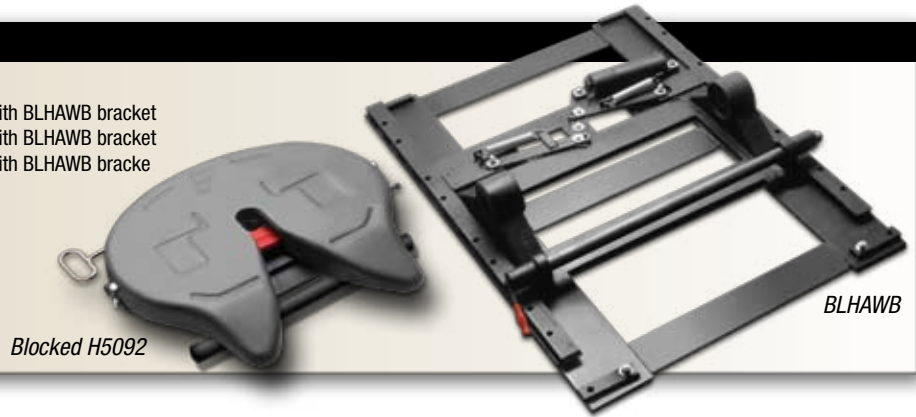

Blocked fifth wheels

BLHAWB blocked air slide fifth wheels

Part Number	Mounted Height	Description
BLHAWB8PT	8-3/4"	Blocked H5092 top plate with BLHAWB bracket
BLHAWB9PT	9-3/4"	Blocked H5092 top plate with BLHAWB bracket
BLHAWB10PT	10-3/4"	Blocked H5092 top plate with BLHAWB bracket

Note: Slide rail is not included.

BLHMWS blocked manual slide fifth wheels

Part Number	Mounted Height	Description
BLHMWS8PT	8-3/4"	Blocked H5092 top plate with BLHMWS bracket
BLHMWS9PT	9-3/4"	Blocked H5092 top plate with BLHMWS bracket
BLHMWS10PT	10-3/4"	Blocked H5092 top plate with BLHMWS bracket

Note: Slide rail is not included.

BLHPSA blocked plate mount fifth wheels

Part Number	Mounted Height	Description
BLHPSA8375	8-3/8"	Blocked H5092 top plate with BLHPSA bracket
BLHPSA9375	9-3/8"	Blocked H5092 top plate with BLHPSA bracket
BLHPSA10375	10-3/8"	Blocked H5092 top plate with BLHPSA bracket