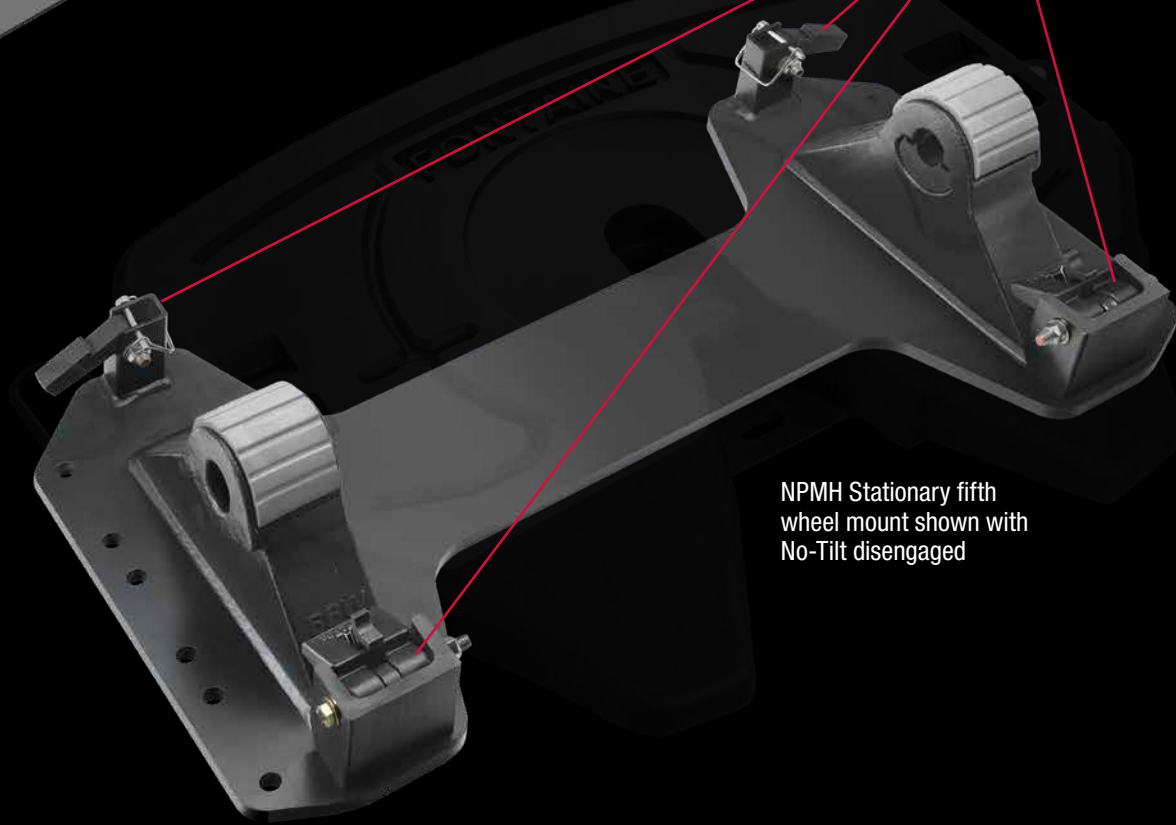

Built tough and easy to operate

NHDS Sliding fifth wheel mount shown with No-Tilt engaged

All four No-Tilt stops are shown in the "up" or engaged position to prevent the fifth wheel from rocking

Simply disengage the four stops to switch from a No-Tilt to a rocking fifth wheel. **Quick. Easy. NO TOOLS.**

All four No-Tilt stops are shown in the "down" or disengaged position to allow the fifth wheel to rock back and forth

NPMH Stationary fifth wheel mount shown with No-Tilt disengaged

Adding Part Number: **KIT-NO-TILT** to HDS, HDI, PMH or PMX mounts converts the fifth wheel to No-Tilt. Easy to install ... in minutes!