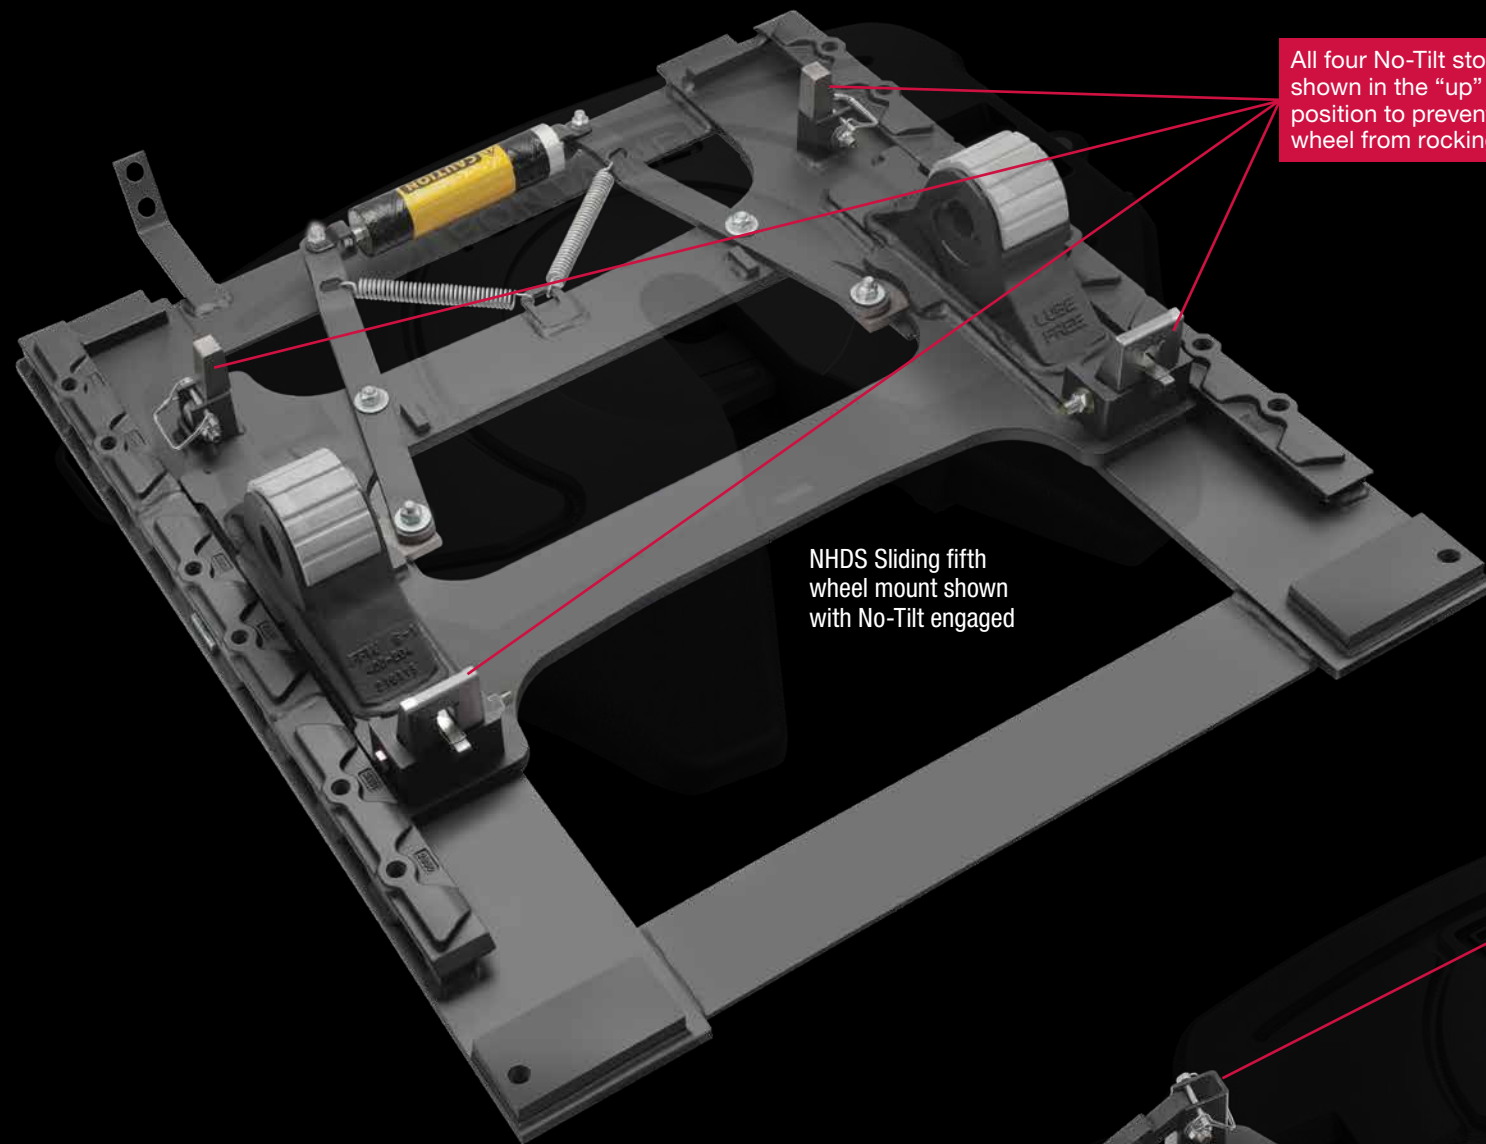

✔ **Add flexibility to your fleet** with these durable, convertible fifth wheel mounts—perfect for frameless dump applications.

New Fontaine Heavy-Duty/ Severe-Duty Fifth Wheel Mounts	
Model Number	Description
HDS	Heavy/Severe-Duty Slide Outboard mount
NHDS	No-Tilt Heavy/Severe-Duty Slide Outboard mount
HDI	Heavy/Severe-Duty Slide Inboard angle mount
NHDI	No-Tilt Heavy/Severe-Duty Slide Inboard angle mount
PMH	Plate Mount Heavy/Severe-Duty 37 1/4" bolt centers
NPMH	No-Tilt Plate Mount Heavy/Severe-Duty 37 1/4" centers
PMX	Plate Mount Heavy/Severe-Duty 38" bolt centers
NPMX	No-Tilt Plate Mount Heavy/Severe-Duty 38" bolt centers

Heavy/Severe-Duty No-Slack® top plates that get it done!

7000 Series
Heavy-Duty
55,000 lbs vertical load
Up to 140,000 lbs GCW

H7 Series
Heavy/Severe-Duty
70,000 lbs vertical load
Up to 180,000 lbs GCW

FONTAINE ADVANCED DESIGN NO-TILT FIFTH WHEELS

Built tough and easy to operate

NHDS Sliding fifth wheel mount shown with No-Tilt engaged

All four No-Tilt stops are shown in the "up" or engaged position to prevent the fifth wheel from rocking

Simply disengage the four stops to switch from a No-Tilt to a rocking fifth wheel. **Quick. Easy. NO TOOLS.**