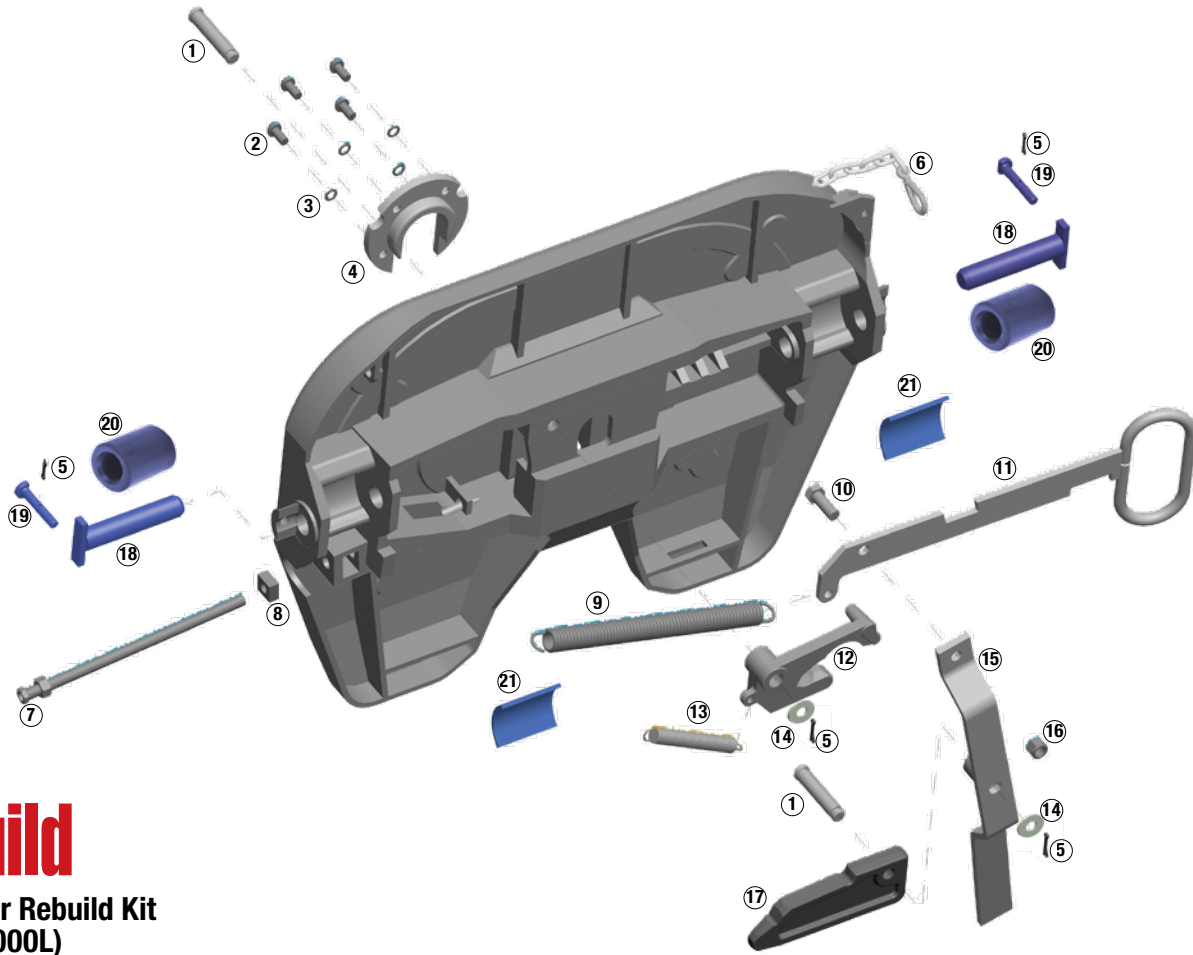

3000 Series Top Plate Kits

Rebuild

3000 Major Rebuild Kit (KIT-RX-3000L)

Item	Description	Qty.
①	Pivot Pin	2
②	Hex Socket Button Head Screw, M12X25MM	4
③	Flat Washer, M12	4
④	Wear Ring	1
⑤	Cotter Pin	2
⑥	Security Clip	1
⑦	Adjustment Rod	1
⑧	Adjustment Rod Nut, M16 Square	1
⑨	Main Spring	1
⑩	Hex Head Bolt, M16 X 40MM	1
⑪	Pull Handle	1
⑫	Rotating Locking Jaw	1
⑬	Jaw Spring	1
⑭	Washer, 3/4"	2
⑮	Operating Handle	1
⑯	Nylok Nut, M16	1
⑰	Locking Wedge	1

Replace

NT
SLTPLUNT (*Driver side release*)
SRTPLUNT (*Passenger side*)

Bracket pin kit (KIT-PIN-3000)

Item	Description	Qty.
⑤	Cotter pin	2
⑰	Bracket pin	2
⑱	Bracket retainer pin	2
⑳	1-piece bushing	2

Bushing kit (BSH-3000)

Item	Description	Qty.
⑳	1-piece bushing	2
㉑	Bracket liners	2