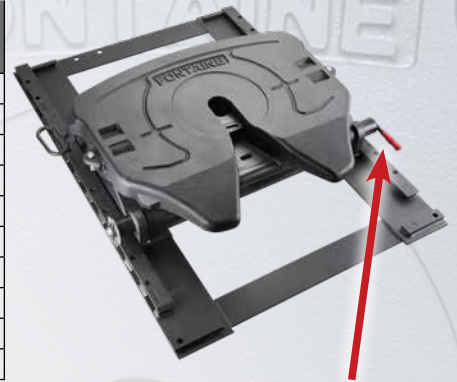

Blocked (No-Tilt) Fifth Wheels

BLH7AWB blocked air slide fifth wheels (Tilt/No-Tilt Option)

Blocked Complete Assemblies

H7 Blocked AWB Part Number	Fifth Wheel Height*	Slide Length	Weight
BLH7AWB775012	7-3/4"	12"	602 lbs
BLH7AWB775016		16"	610 lbs
BLH7AWB775024		24"	622 lbs
BLH7AWB775036		36"	642 lbs
BLH7AWB775048		48"	669 lbs
BLH7AWB875012		8-3/4"	12"
BLH7AWB875016	16"		619 lbs
BLH7AWB875024	24"		631 lbs
BLH7AWB875036	36"		651 lbs
BLH7AWB875048	48"		678 lbs

H7 Blocked AWB Part Number	Fifth Wheel Height	Slide Length	Weight
BLH7AWB975012	9-3/4"	12"	620 lbs
BLH7AWB975016		16"	628 lbs
BLH7AWB975024		24"	640 lbs
BLH7AWB975036		36"	660 lbs
BLH7AWB975048		48"	687 lbs
BLH7AWB1075012		10-3/4"	12"
BLH7AWB1075016	16"		651 lbs
BLH7AWB1075024	24"		663 lbs
BLH7AWB1075036	36"		683 lbs
BLH7AWB1075048	48"		710 lbs

Removing blocking bar converts "No-Tilt" blocked fifth wheel to standard fifth wheel that can tilt.

BLH7PS5 blocked plate mount fifth wheels (Tilt/No-Tilt Option)

Part Number Mounted Height* Description